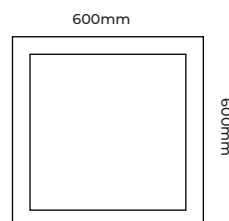

### FOR 600 X 600MM SQUARE

Available in Square shape with length 600mm and width 600mm, profile width of 46mm and height 70mm, this fixture is crafted for direct and uniform light distribution making it ideal for professional applications.

### Single Line Diagram

Surface

#### Physical Dimensions

LXW- 600mmX600mm

#### Profile Dimensions

Height- 70mm

Width 46mm